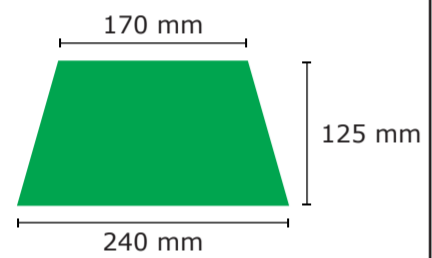

**1:5** **98 cm**

Bezugs-Farben / cover colours

- ~ PMS
- ~ PMS

Druck-Farben / printing colours

- ~ PMS
- ~ PMS
- ~ PMS
- ~ PMS

Legende / legend

- Naht/seam
- /////// Schließband/closing strip

Druckbereich / print-sector

[1 = vorne / ahead ]

0 mm  
Motiv-Breite  
motiv-width

[2]

[3]

[4]

[5 = hinten / behind ]

[6]

[8]