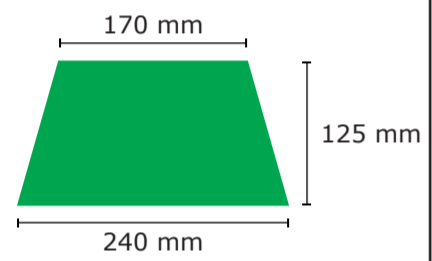

**1:5** **98 cm**

Bezugs-Farben / cover colours

- ~ PMS
- ~ PMS

Druck-Farben / printing colours

- ~ PMS
- ~ PMS
- ~ PMS
- ~ PMS

Legende / legend

- Naht/seam
- /////// Schließband/closing strip

Druckbereich / print-sector

[1 = vorne / ahead ]

Motiv-Breite  
motiv-width  
**0 mm**

[2]

[3]

[4]

[5 = hinten / behind ]

[6]

[8]